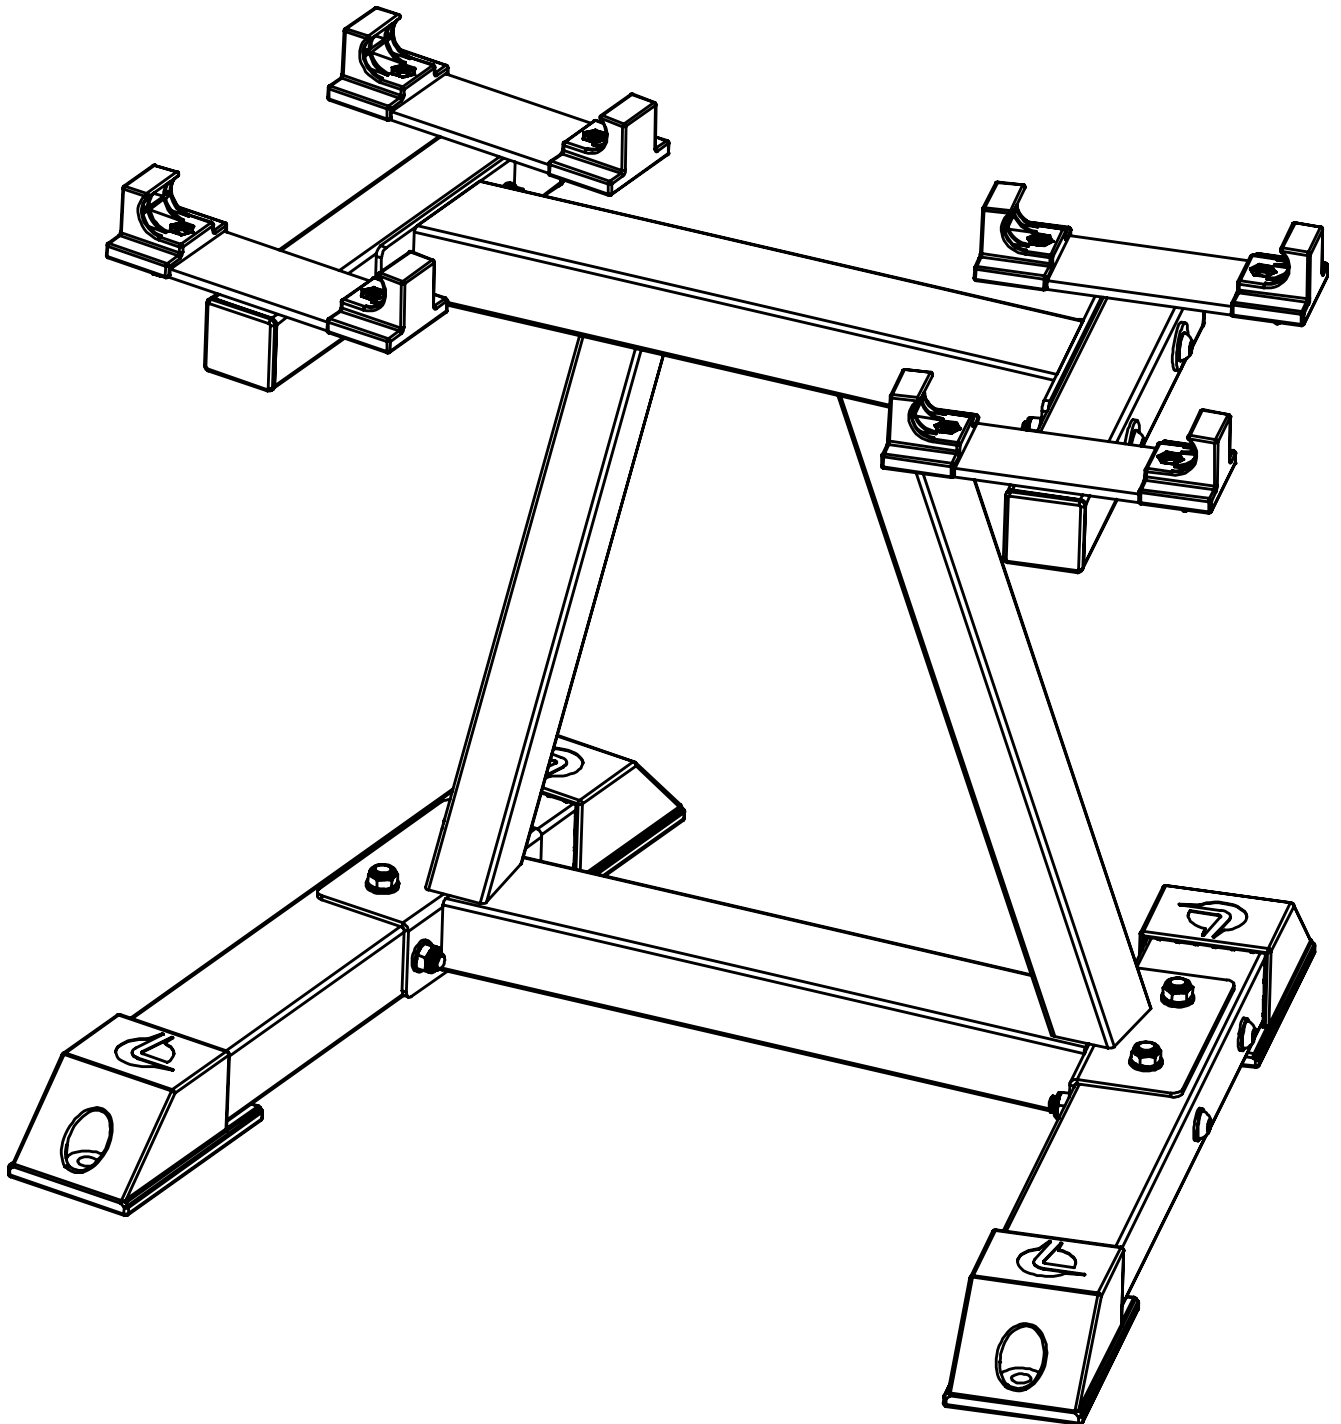

SELEKTOR RACK

#MA-RACK

EXPLODED DRAWING

PARTS LIST

Part No.	Description	Q'ty
1	Left Support Frame	1
2	Right Support Frame	1
3	Main Frame	1
4	Base Tube	2
5	Brackets	8
6	Knob	4
7	Plug F50*2	4
8	Sleeve	4
9	Flat Washer ϕ 9* ϕ 16*1.6	8
10	Flat Washer ϕ 11* ϕ 20*12	16
11	Flat Washer ϕ 10.5* ϕ 30*2.5	4
12	Flat Nut M8	8
13	Flat Nut M10	12
14	Hex Bolt M8*15	4
15	Hex Bolt M10*95	4
16	Hex Bolt M10*70	4
17	Carriage Bolt M10*65	4