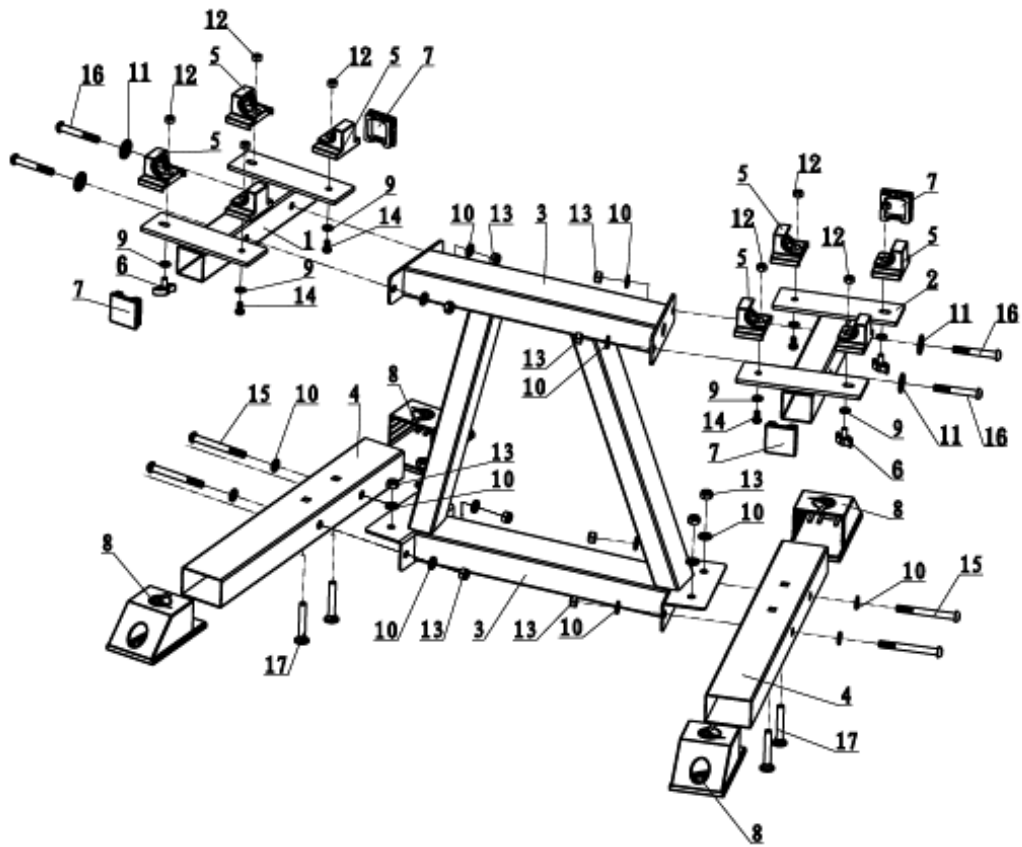

SELEKTOR RACK

#MA-RACK

EXPLODED DRAWING

PARTS LIST

Part No.	Description	Q'ty
1	Left Support Frame	1
2	Right Support Frame	1
3	Main Frame	1
4	Base Tube	2
5	Brackets	8
6	Knob	4
7	Plug F50*2	4
8	Sleeve	4
9	Flat Washer ϕ 9* ϕ 16*1.6	8
10	Flat Washer ϕ 11* ϕ 20*12	16
11	Flat Washer ϕ 10.5* ϕ 30*2.5	4
12	Flat Nut M8	8
13	Flat Nut M10	12
14	Hex Bolt M8*15	4
15	Hex Bolt M10*95	4
16	Hex Bolt M10*70	4
17	Carriage Bolt M10*65	4