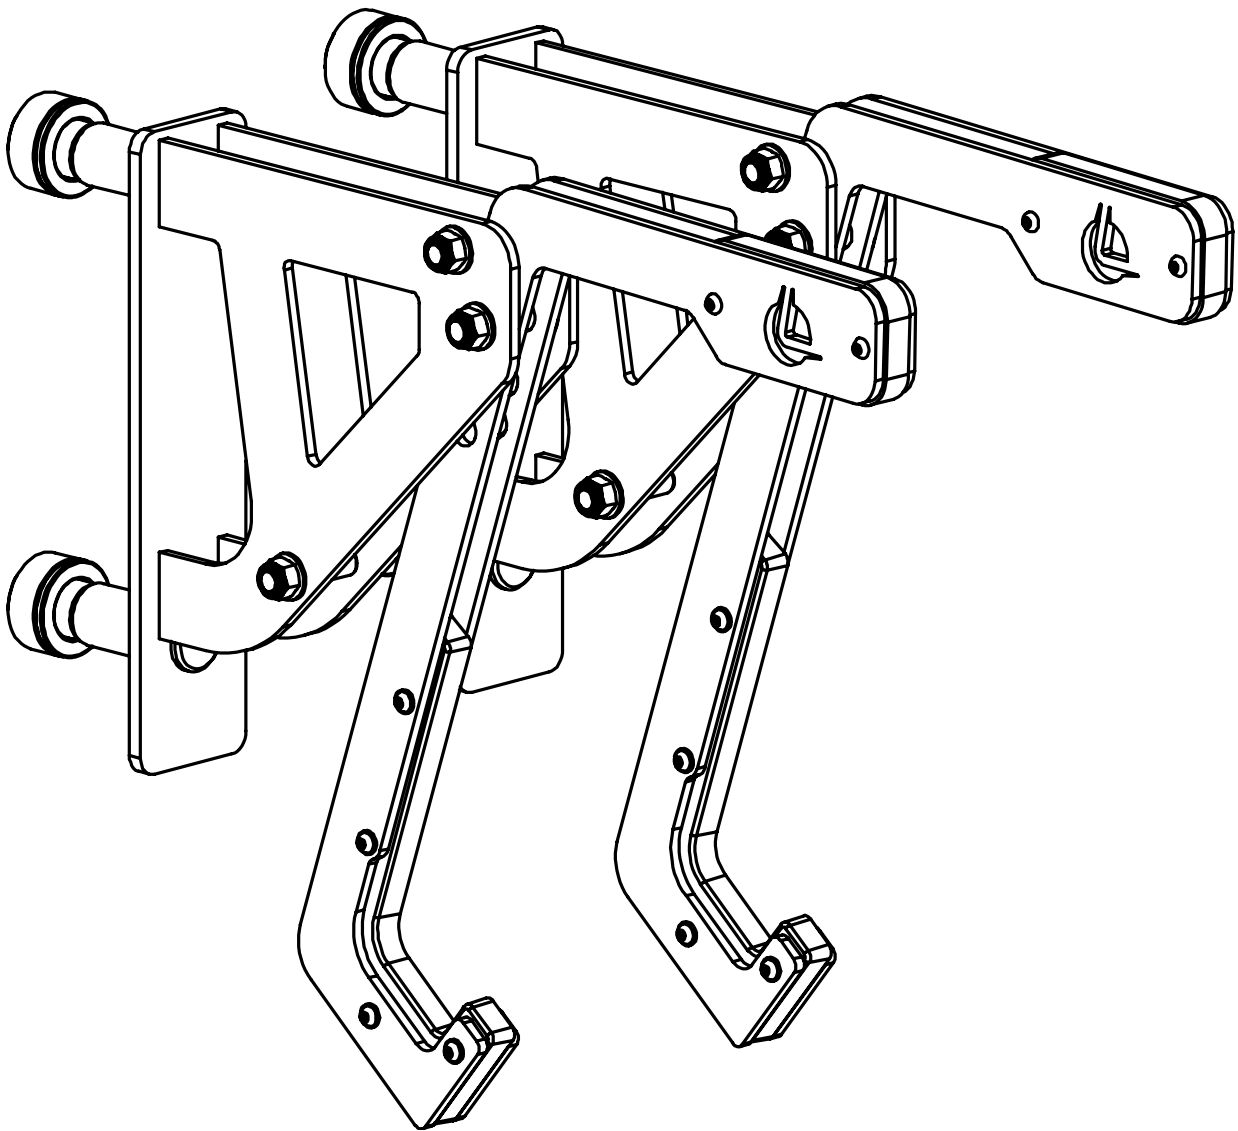

PR-P-JM (FR57-MNL)

J Hook for Monolift

PART LIST

No.	Description	Qty
1	Barbell Holder	2
2	Left Barbell Plate	2
3	Right Barbell Plate	2
4	Weight Plate	2
5	Fixing Sleeve	8
6	Round Nut	4
7	Safety Splint	2
8	Flat Washer $\varnothing 50*\varnothing 31*5$	4
9	Plastic Sleeve	4
10	Flat Washer $\varnothing 6.6*\varnothing 12*1.6$	16
11	Flat Washer $\varnothing 13.5*\varnothing 24*12.5$	10
12	Flat Washer $\varnothing 17*\varnothing 30*3$	4
13	Nut M12	6
14	Hexagon bolt M6*12	24
15	Hexagon bolt M12*65	4
16	Hexagon bolt $\varnothing 16*45*M12$	2

EXPLODED DRAWING